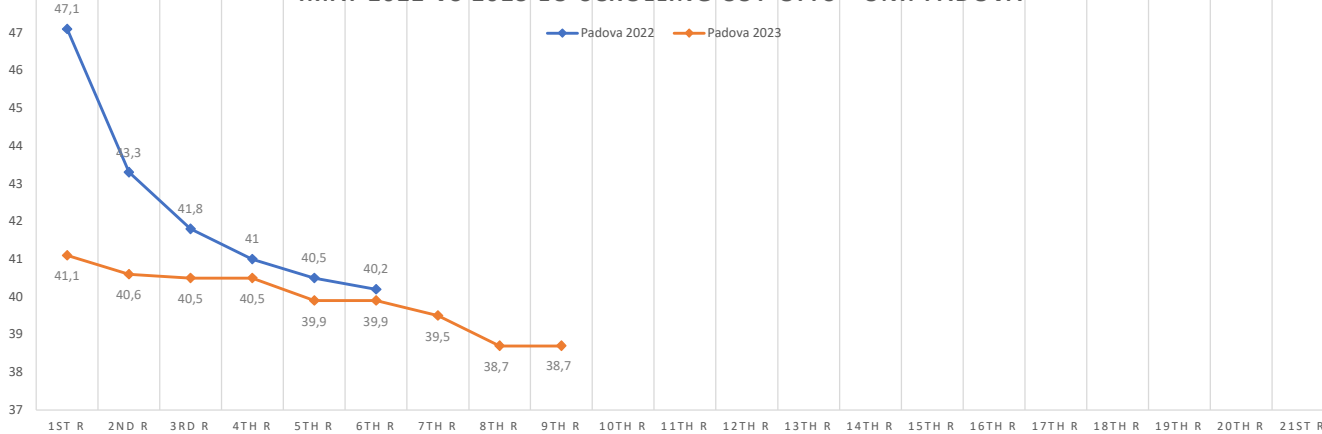

IMAT 2022 VS 2023 EU-SCROLLING CUT-OFFS - UNI. PADOVA