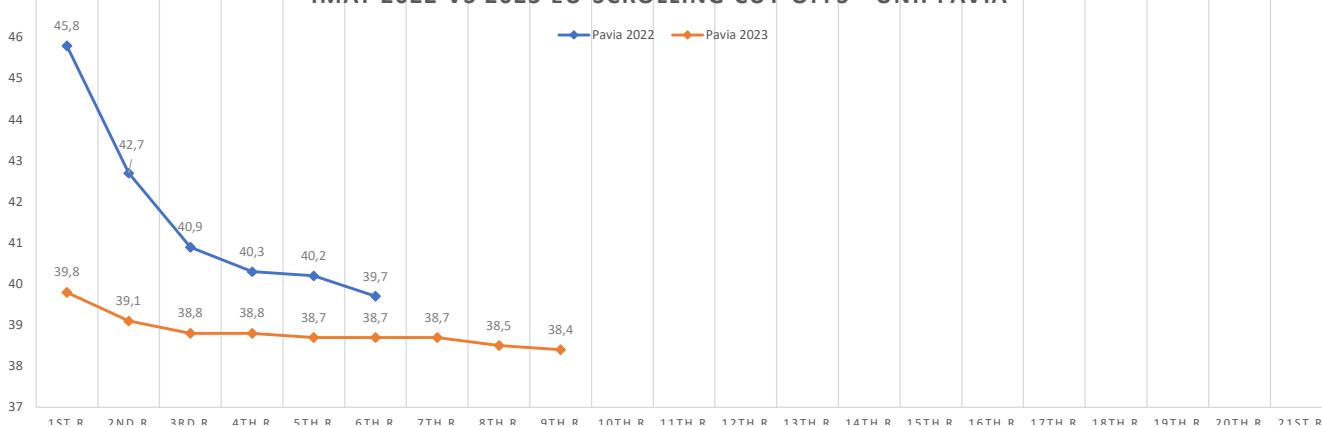

IMAT 2022 VS 2023 EU-SCROLLING CUT-OFFS - UNI. PAVIA

1ST R 2ND R 3RD R 4TH R 5TH R 6TH R 7TH R 8TH R 9TH R 10TH R 11TH R 12TH R 13TH R 14TH R 15TH R 16TH R 17TH R 18TH R 19TH R 20TH R 21ST R