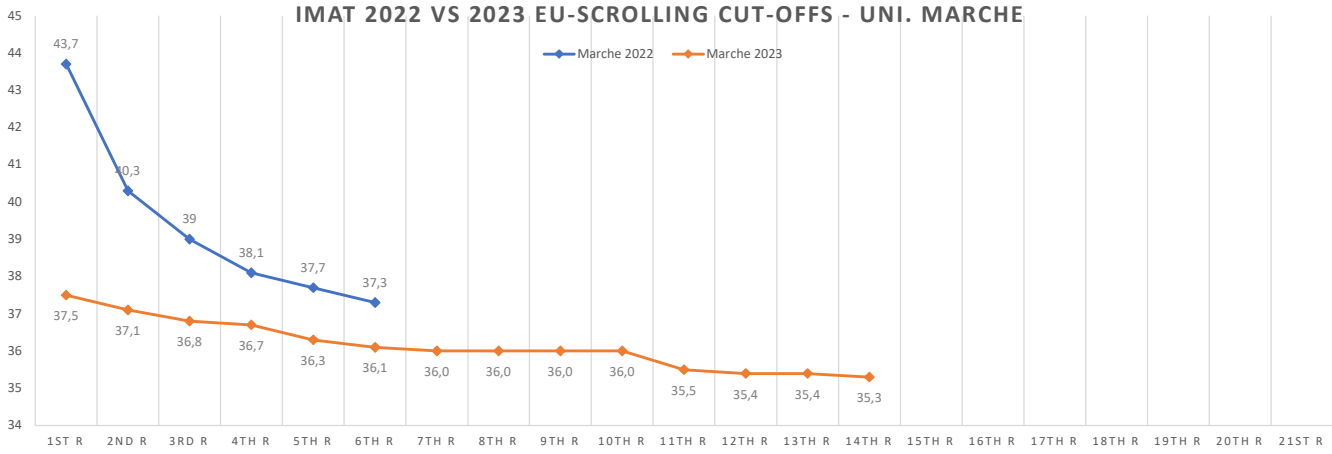

IMAT 2022 VS 2023 EU-SCROLLING CUT-OFFS - UNI. MARCHE